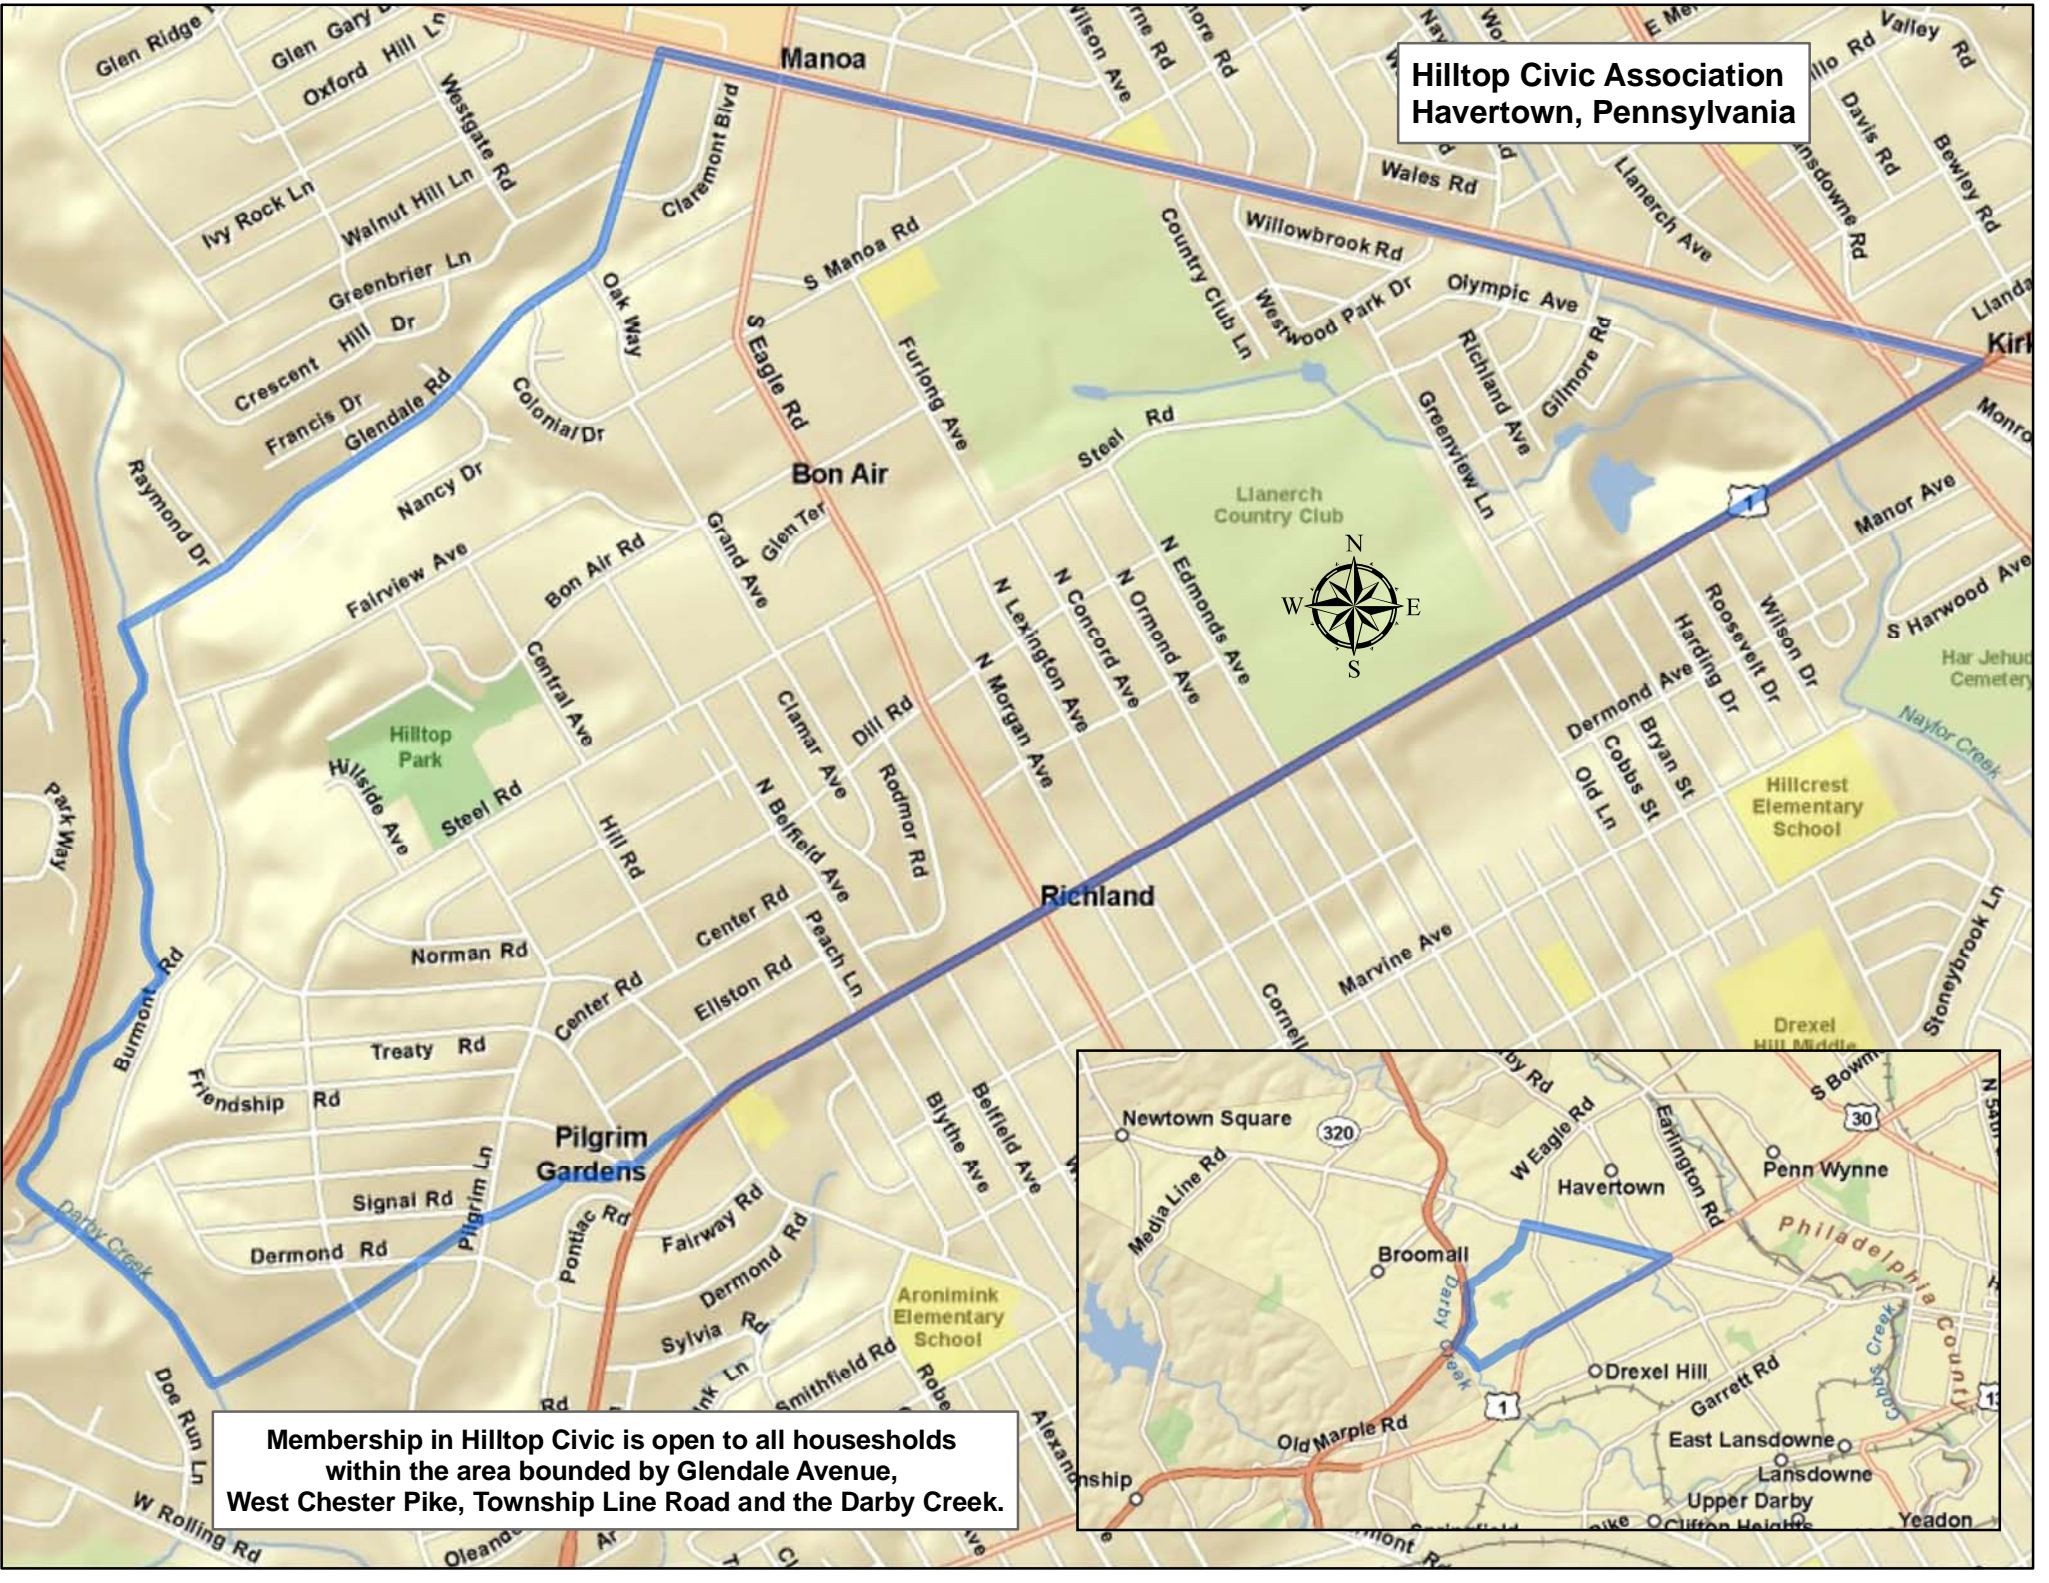

**Hilltop Civic Association
Havertown, Pennsylvania**

Membership in Hilltop Civic is open to all households within the area bounded by Glendale Avenue, West Chester Pike, Township Line Road and the Darby Creek.